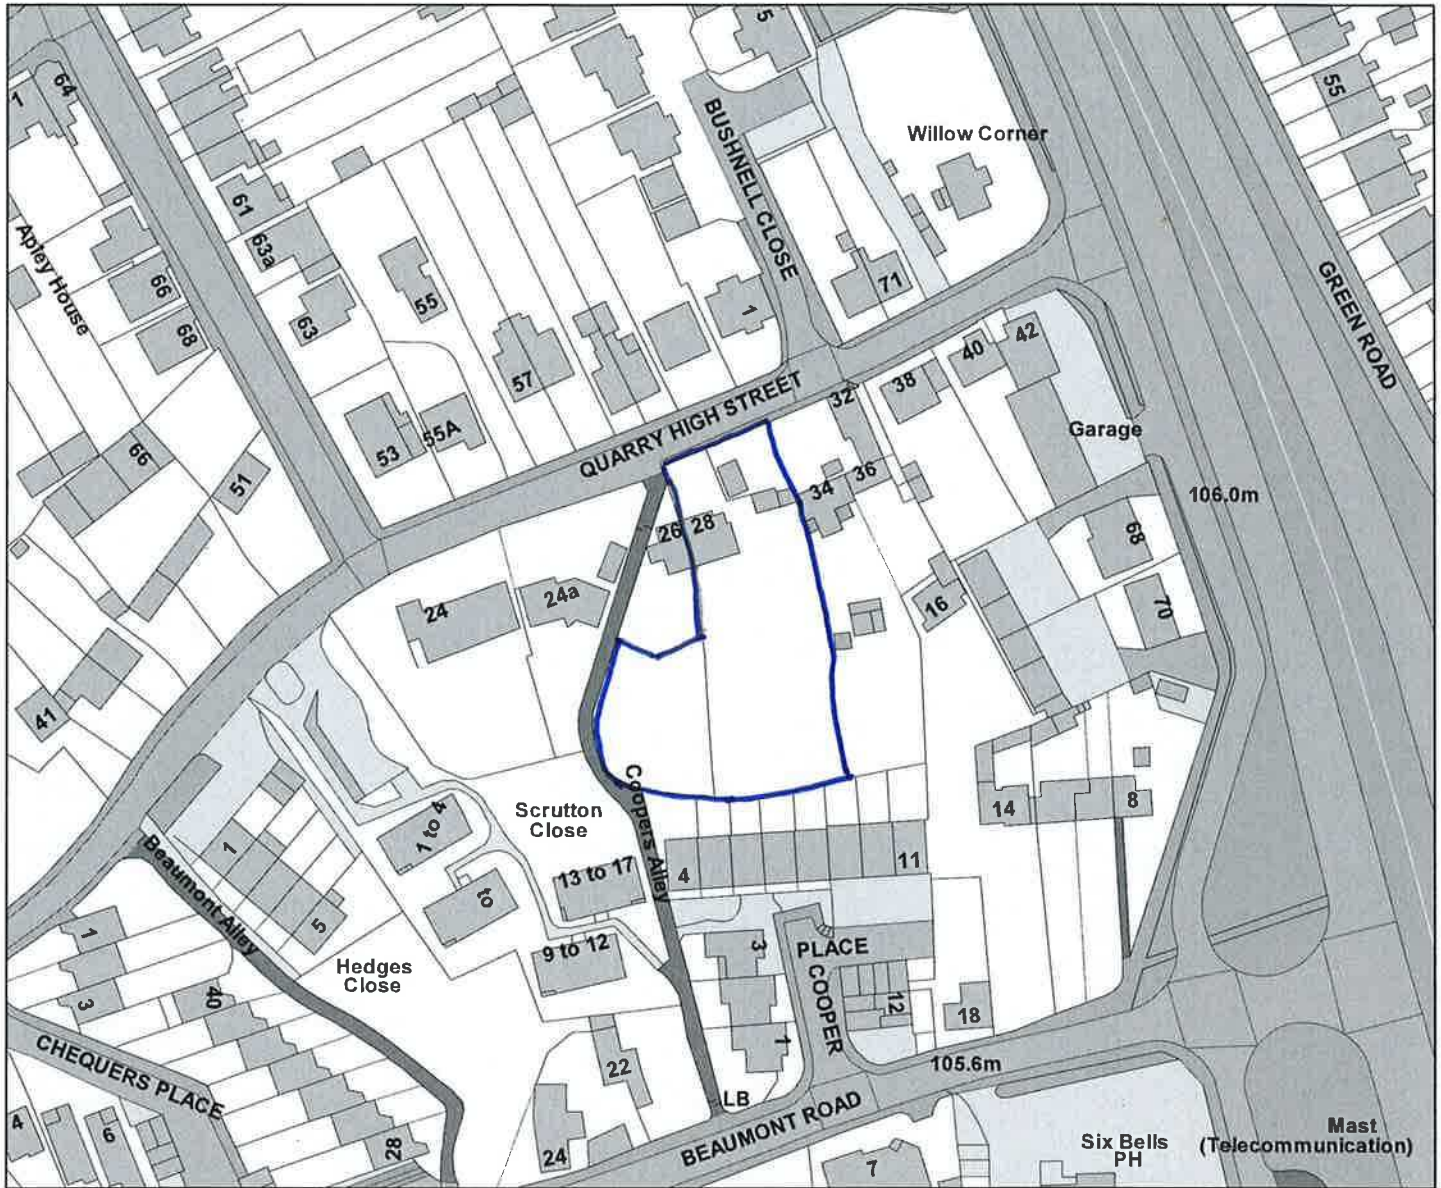

Appendix 1

28 Quarry High Street, Headington Quarry, Oxford

Legend	
Scale:	1:1250

© Crown Copyright and database right 2011. Ordnance Survey 100019348.

Organisation	Not Set
Department	Not Set
Comments	
Date	01 August 2012
SLA Number	Not Set

This page is intentionally left blank